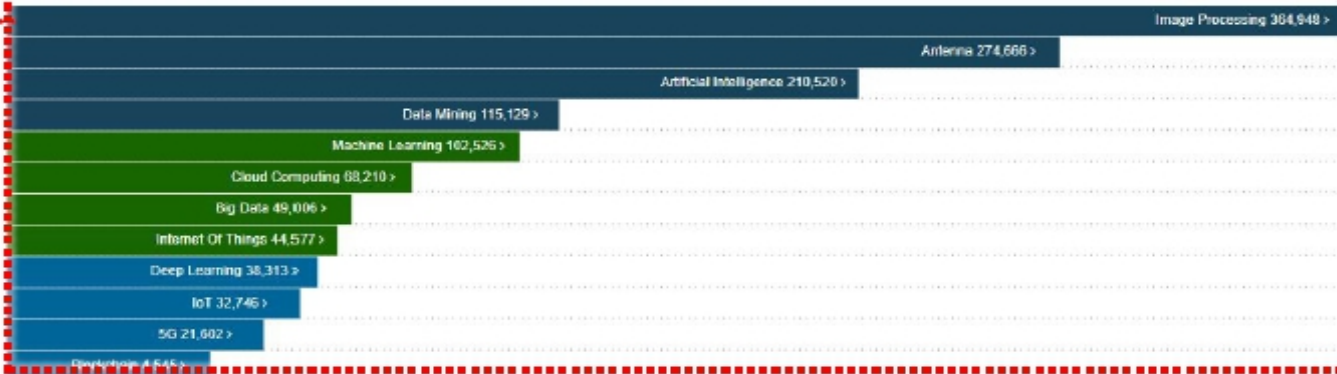

IEEE Xplore 全文資料庫

<http://www.lib.tku.edu.tw/>

首頁總覽(I) NEW

個人化功能

顯示學校英文名稱

個人化功能登入

瀏覽功能:

- 依文獻類型

檢索工具列:

- 全文檢索
- 各類文獻檢索
- 作者檢索
- 進階檢索
- 其他檢索

熱搜關鍵字

The screenshot shows the IEEE Xplore homepage. At the top, there are navigation links for IEEE.org, IEEE Xplore, IEEE-SA, IEEE Spectrum, and More Sites. On the right, there are links for SUBSCRIBE, Cart, Create Account, and Personal Sign In. The main navigation bar includes 'Browse', 'My Settings', and 'Help'. A search bar is prominently displayed in the center, with a search button. Below the search bar, there are links for 'ADVANCED SEARCH' and 'TOP SEARCHES'. The background features a banner with the text 'Advancing Technology for Humanity' and a search result count of 'SEARCH 5,147,354 ITEMS'.

Top Searches and Matching Documents