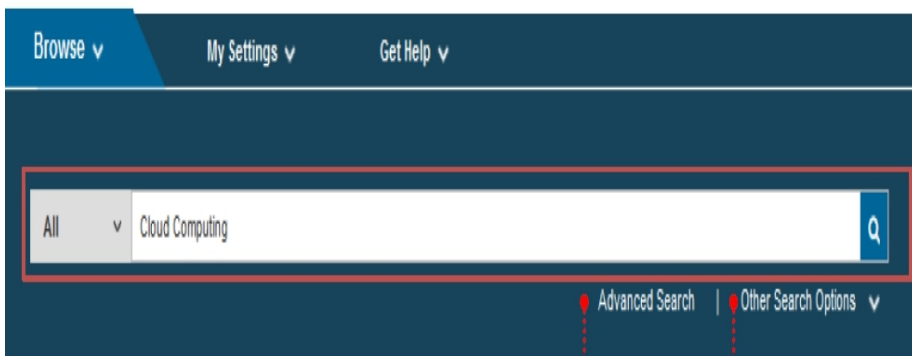

IEEE Xplore 全文資料庫

基本檢索 Basic Search 工具列

進階檢索 其他檢索

Browse ▾ My Settings ▾ Get Help ▾

Year **檢索列**

Single Year Range

1930 2019

From To

1930 2019

Author ▾

Affiliation ▾

Publication Title ▾

Publisher ▾

Supplemental Items ▾

Conference Location ▾

Standard Status ▾

Standard Type ▾

Index Terms ▾

Advanced Search | Other Search Options ▾

Export ▾ | Set Search Alerts ▾ | Search History

依目前搜尋結果再次輸入關鍵字搜尋

勾選文獻類型

出版年份

作者

所屬單位

出版刊物

出版商

補充項目

研討會舉辦地點或國家

標準狀態

標準種類

關鍵字

Sort By: Relevance ▾

- Relevance
- Newest First
- Oldest First
- Most Cited [By Papers]
- Most Cited [By Patents]
- Publication Title A-Z
- Publication Title Z-A

Early Access Articles (892)

Standards (10)

排序可以依照

- 出版新舊
- 文獻引用程度
- 專利引用程度
- 字母排序

HINTON INFORMATION SERVICES